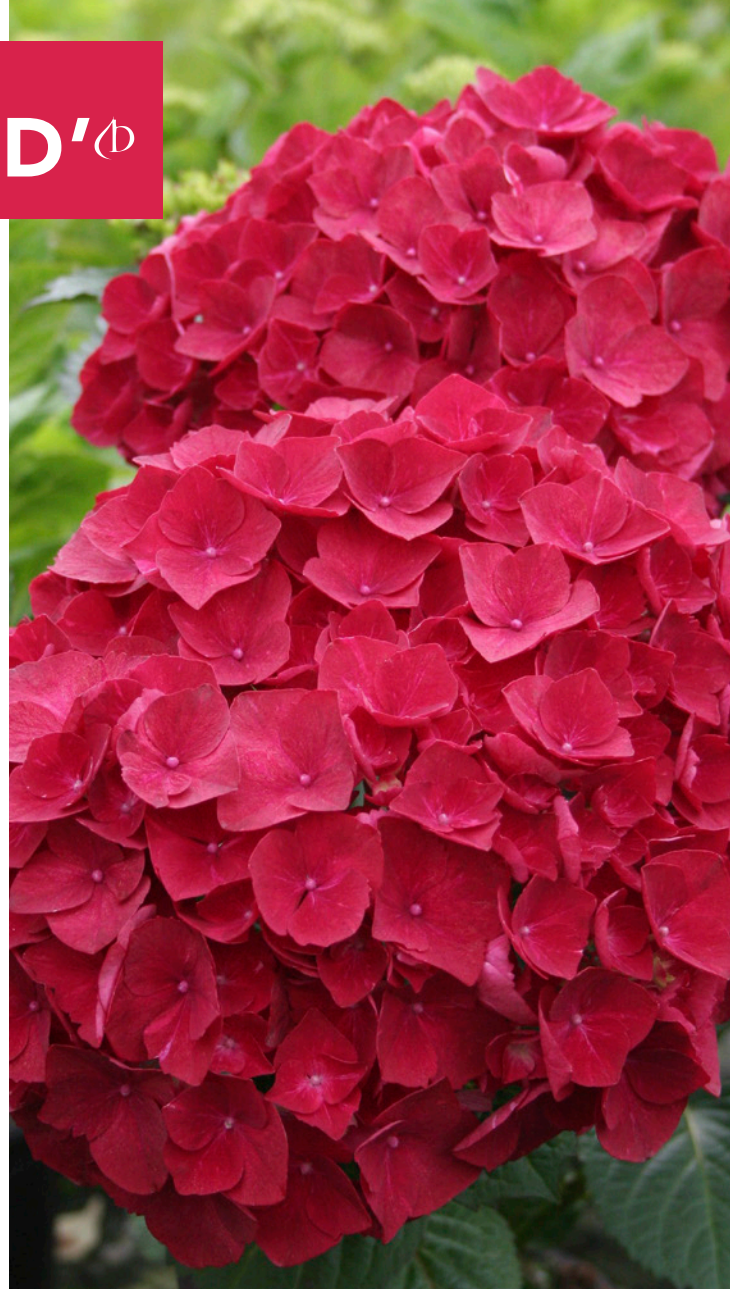

HYDRANGEA

'MAGICAL RUBYRED'

DARKEST RED WITHIN
THE MAGICAL SERIES

“One of the most outstanding red coloured Hydrangea available anywhere! 'Magical Rubyred' blooms appear in October and can flower through to January, depending on location and climate.”

'Magical Rubyred' flower performance is stunning. Deep ruby red petals are complemented with feature dark green leaves which are nearly black when they emerge, and offer a lovely backdrop for the durable, repeat-flowering blooms.

As the blooms age, they fade to a deeper, dusky aged shiraz colour. These combinations make 'Magical Rubyred' a stand out against other forms and colours of it's type.

'Magical Rubyred' is another ground breaking result from one of the world leaders in Hydrangea breeding, the highly respected, Kolsters BV.